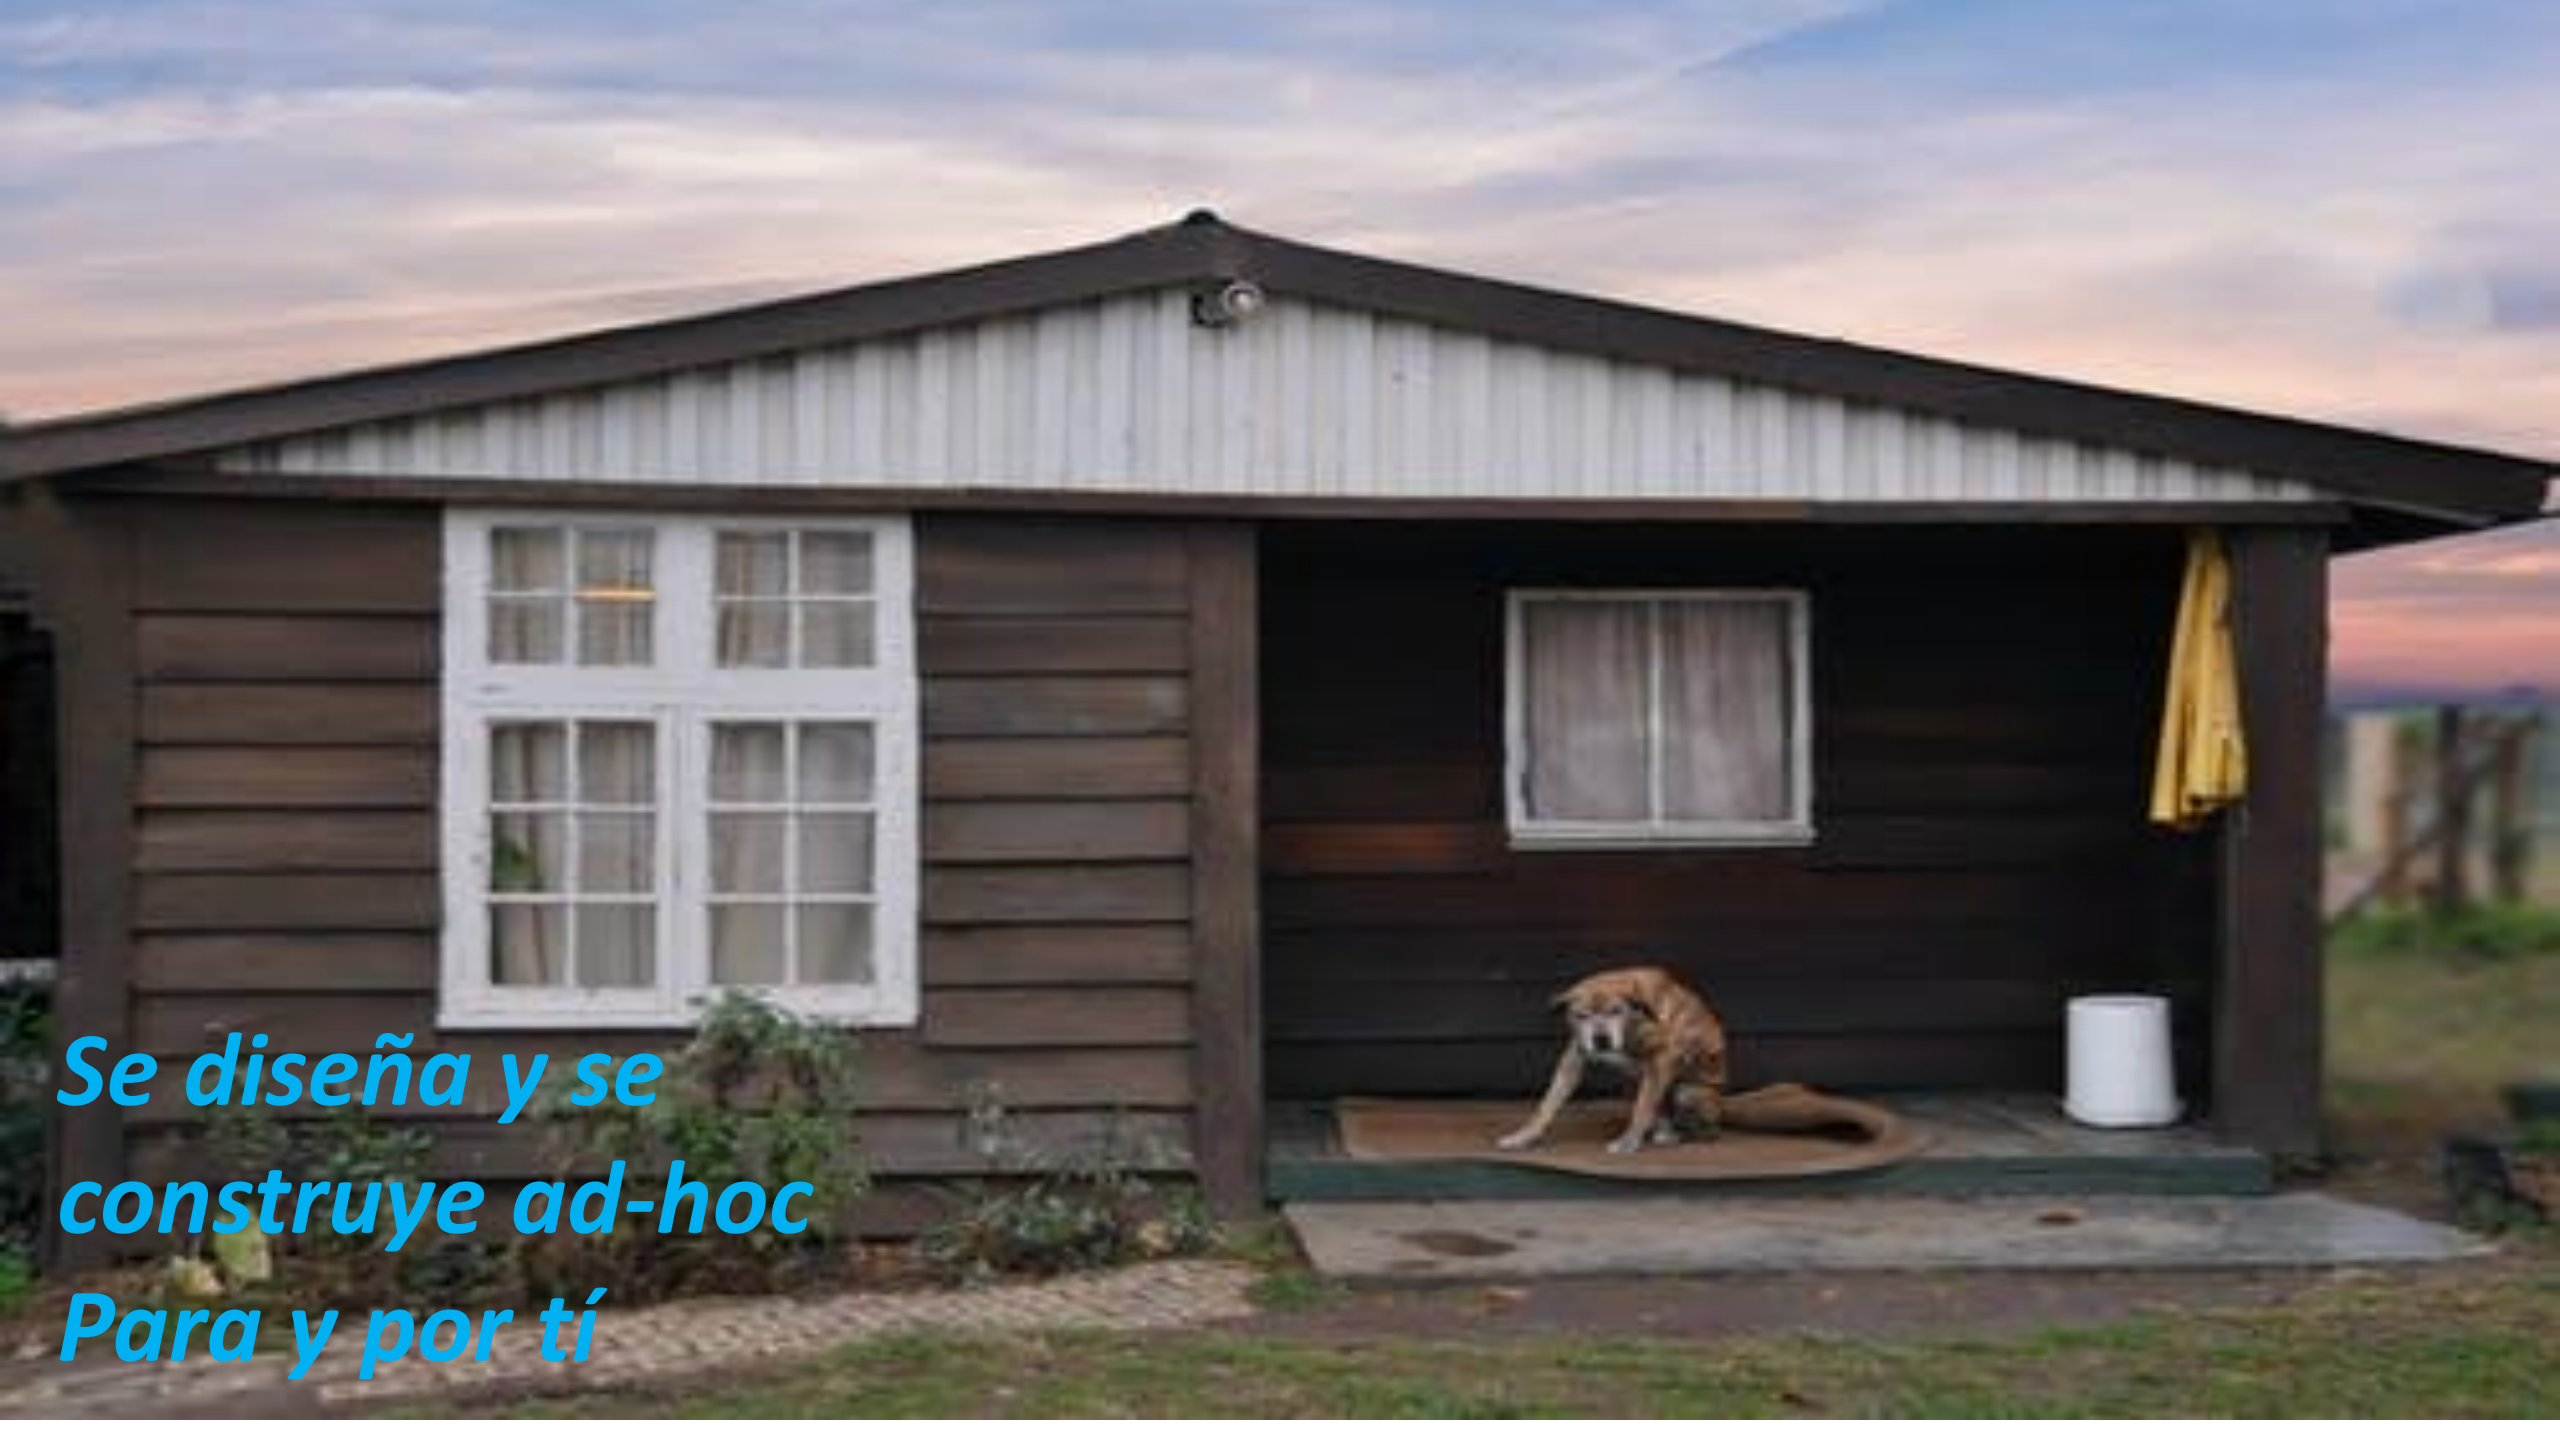

*Se diseña y se
construye ad-hoc
Para y por tí*